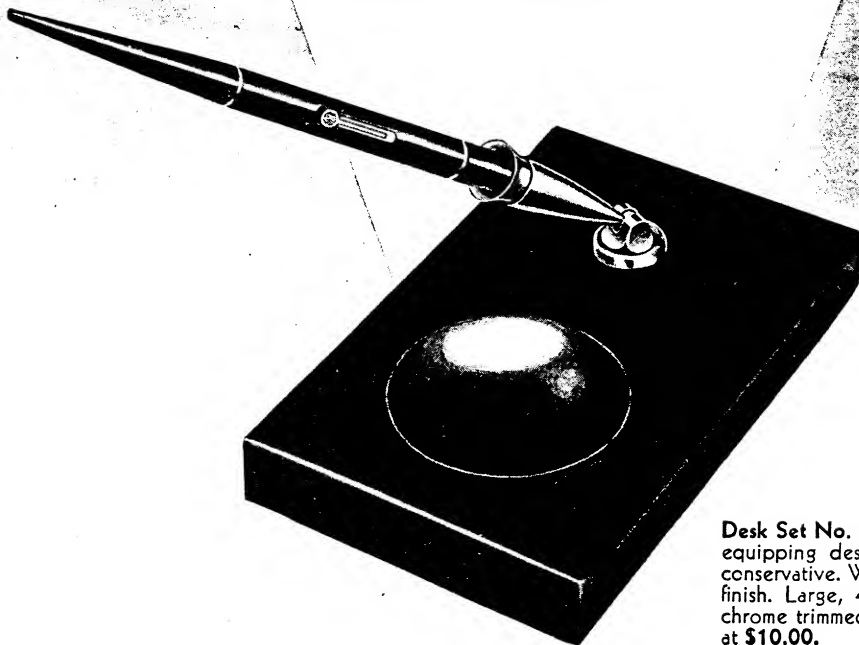

WATERMAN'S DESK EQUIPMENT for modern BUSINESS OFFICES AND HOMES

Desk Set No. 434/67. A new desk set combination appropriate for a professional man or woman—or for the home secretary. 6 x 10 White Onyx base, chrome stationery rack, name plate and pen sheath. Jet Pen, chrome trimmed. Complete \$25.00.

Desk Set No. 504/64. A most appropriate set for equipping desks of an office personnel. Useful, conservative. Will harmonize with any desk or table finish. Large, 4 x 6 Black Catalin base. Jet Pen, chrome trimmed. This set is an unusually good buy at \$10.00.

MODERN INTERIORS

Desk Set No. 433/67. A beautiful and most practical set for an office desk or home library table. 7 x 10, selected White Onyx, chrome finished Waltham 8-day clock, name plate and pen sheath, Jet Pen. Complete **\$50.00.**